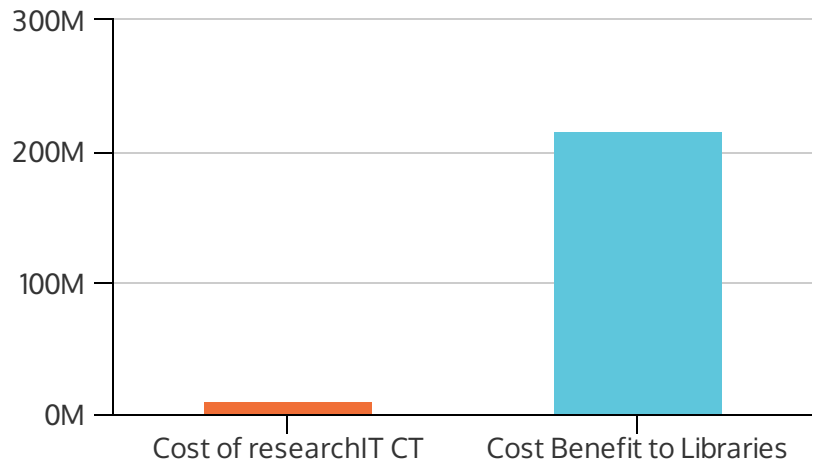

Cost Benefit:
SFY 2016: \$33,839,692
CSL Invested:
\$1,557,091

9.5 Million Documents Viewed in 2014

researchIT Users

researchIT Use vs. Funding

\$216 Million Saved Over 5 Years

In addition to saving local communities \$216 million over 5 years, researchIT CT (iCONN) saves hours of library staff time and ensures equitable access to trustworthy, quality information.

68% of Users Trust research IT CT

Most Users Find researchIT CT (iCONN) Content More Trustworthy Than Web Search Engines

"Do you trust the content on this website more than the content you find through web search engines?"