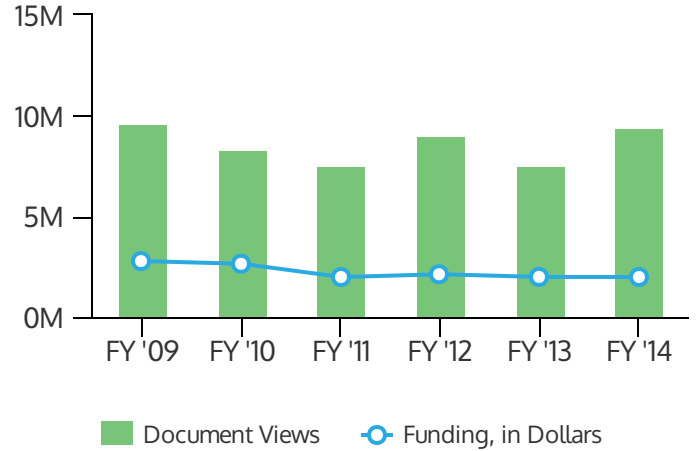

Cost Benefit:
SFY 2016: \$33,839,692
CSL Invested:
\$1,557,091

9.5 Million Documents Viewed in 2014

researchIT Users

researchIT Use vs. Funding

\$216 Million Saved Over 5 Years

In addition to saving local communities \$216 million over 5 years, researchIT CT (iCONN) saves hours of library staff time and ensures equitable access to trustworthy, quality information.