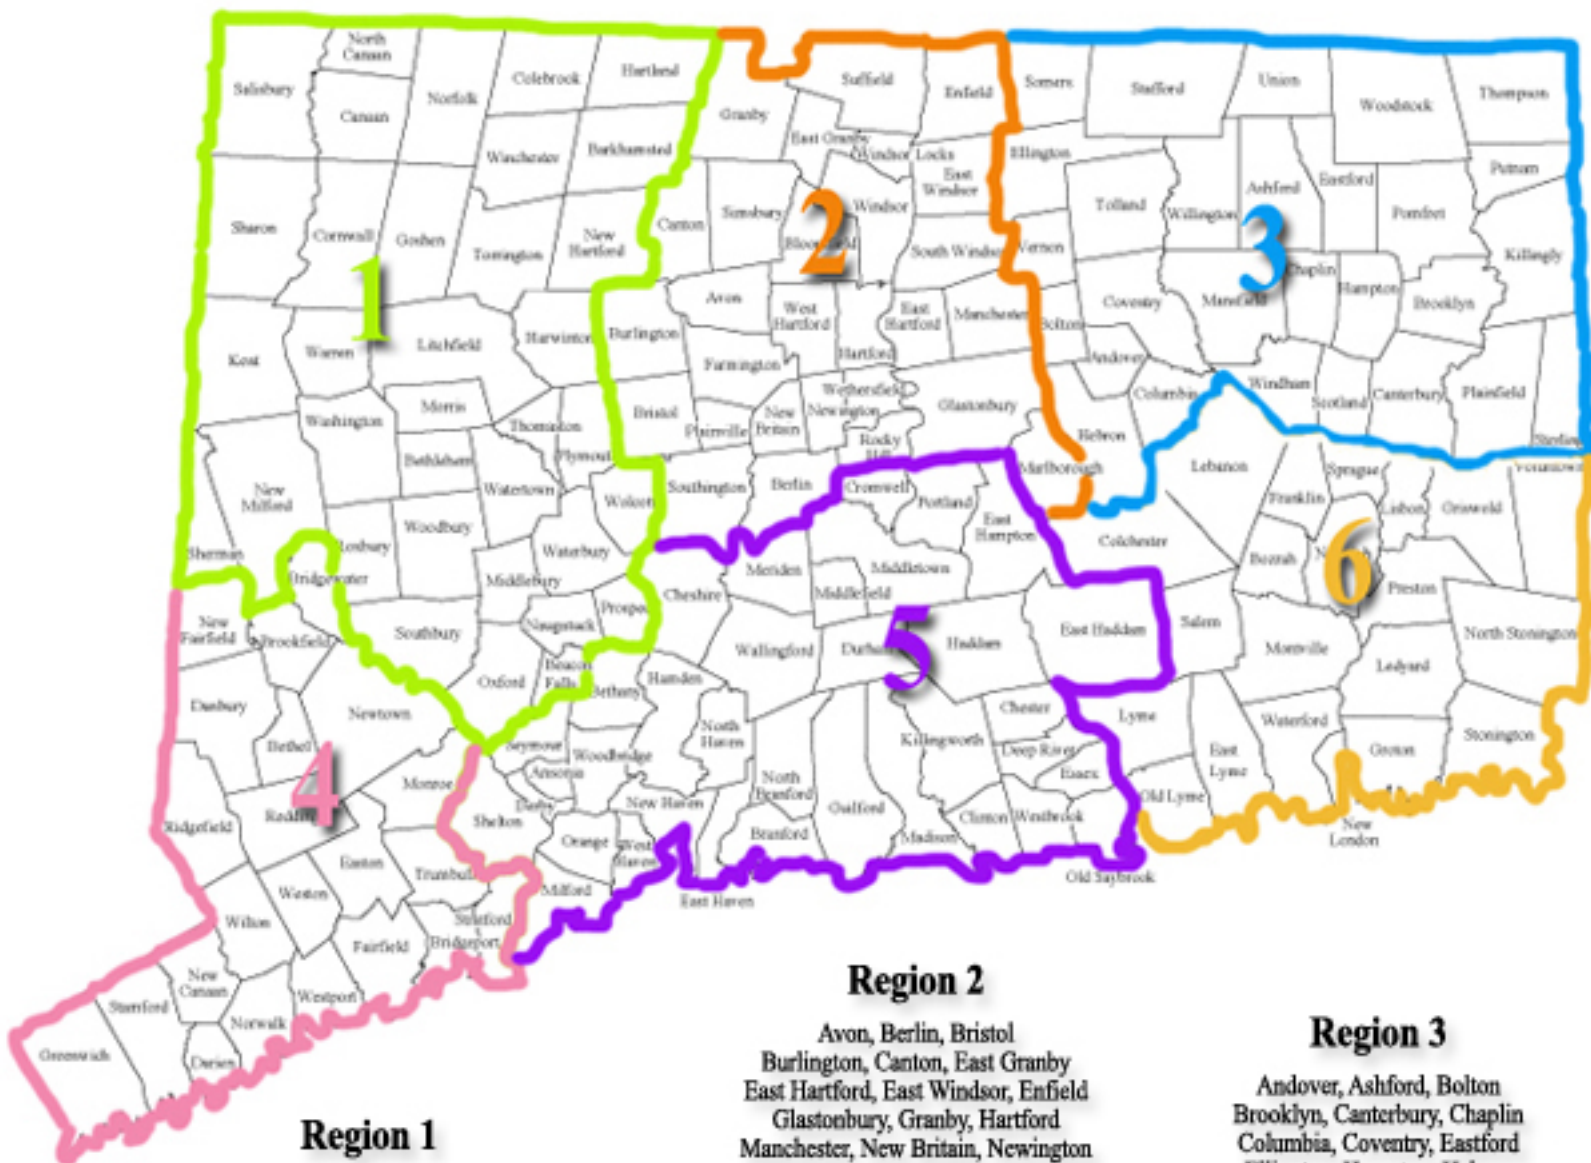

The 6 Regions of CLA

Region 1

Beacon Falls, Canaan, Colebrook
 Cornwall, Goshen, Hartland
 Harwinton, Kent, Litchfield
 Middlebury, Morris, Naugatuck
 New Hartford, New Milford, Norfolk
 North Canaan, Oxford, Prospect
 Plymouth, Roxbury, Salisbury
 Sharon, Sherman, Southbury
 Thomaston, Warren, Washington
 Waterbury, Watertown, Winchester
 Wolcott, Woodbury

Region 4

Bethel, Bridgeport, Bridgewater
 Brookfield, Danbury, Darien
 Easton, Fairfield, Greenwich
 Monroe, New Canaan,
 New Fairfield, Newtown
 Norwalk, Redding, Ridgefield
 Stamford, Stratford, Trumbull
 Weston, Westport, Wilton

Region 5

Ansonia, Bethany, Brandford
 Cheshire, Chester, Clinton
 Cromwell, Deep River
 Derby, Durham, East Haddam
 East Hampton, East Haven
 Essex, Guilford, Haddam
 Hamden, Killingworth
 Madison, Meriden, Middlefield
 Middletown, Milford
 New Haven, North Brandford
 North Haven, Old Saybrook
 Orange, Orange, Portland
 Seymour, Shelton, Wallingford
 West Haven, Westbrook
 Woodbridge

Region 3

Andover, Ashford, Bolton
 Brooklyn, Canterbury, Chaplin
 Columbia, Coventry, Eastford
 Ellington, Hampton, Hebron
 Union, Killingly, Mansfield
 Plainfield, Pomfret, Putnam
 Scotland, Somers, Stafford
 Sterling, Thompson, Tolland
 Vernon, Willington, Windham
 Woodstock